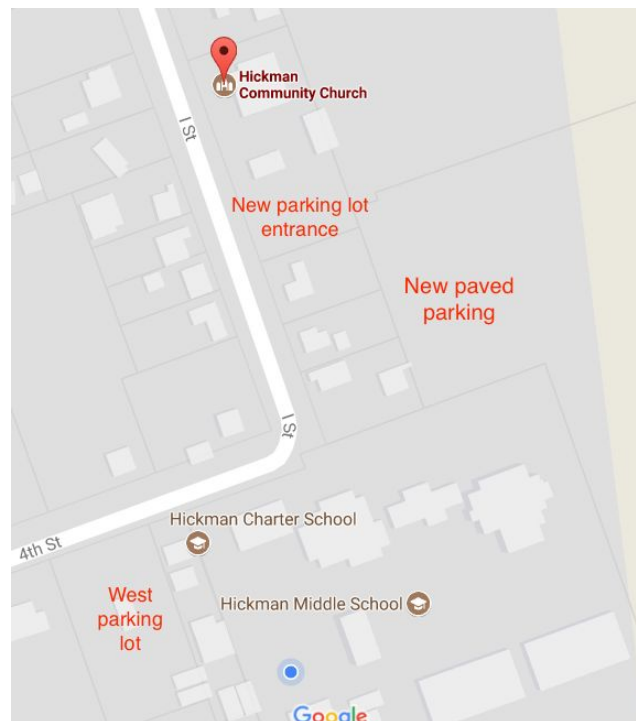

Welcome to the start of Hickman Charter School Monday Classes for 2017-2018!

Some things to know ...

Parking and New Construction

- Due to construction delays, parking will be available for a few more weeks on the West side of campus. Once construction has begun, the West parking lot will be closed until construction is completed.
- The new PAVED parking lot that we share with Hickman Community Church has been completed. We urge families who cannot find parking in our West lot to use the church parking lot via the entrance on I St.
- There are walking entrances to our campus at the far South end of the new parking lot. Look for signs and staff stationed there to direct you on the first day.
- We ask that you avoid parking on the streets in respect for our neighbors.

Childcare

- Childcare is provided on a first-come, first-served basis ...
- From 8:45 AM until 12:30 PM ...
- With a limit of about 20 to 30 children ...
- For preschool age children who are “confident walkers” up to age 5 ...
- Bobbie Dillon is our Childcare Director and will be available to answer your questions.
- **Location: Hickman Community Church - Fellowship Hall.** See the above map and signs that day for the location of the church. Ask to park near the church to aid in locating the childcare facilities.

Schedule and Room Assignments

- See the attached schedule and campus map for times and rooms of our Monday classes.